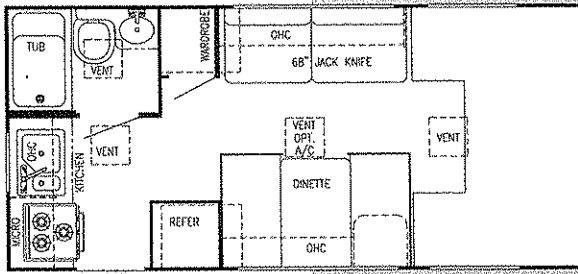

CONQUEST^{TM}

GULFSTREAM

1000 SERIES

Model W6200S