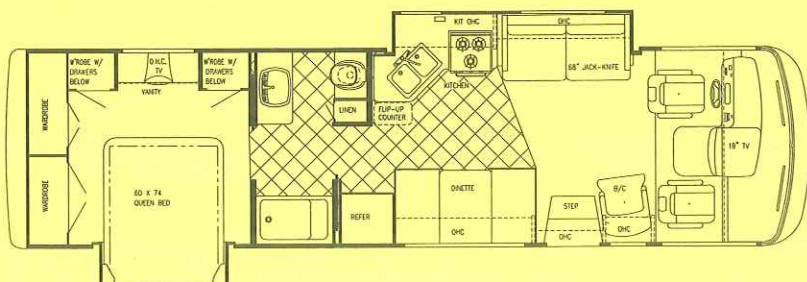

Model 8327

Chassis	Workhorse	Length	33'-4"
Fuel	75 gal	Height	11'-11"
GVWR	18,000	Width	101"
Black	50 gal	LP Gas Tank	85 lbs.
Grey	50 gal	Furnace	35,000 BTUs
Fresh	59 gal	Water Heater	6 gal w/DSI

Model 8325