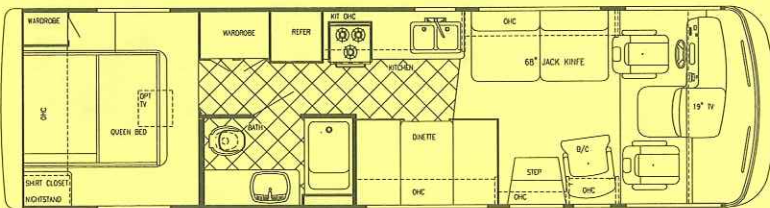

CONQUEST 2001

LIMITED EDITION

Chassis	Workhorse	Length	24'-6"
Fuel	60 gal	Height	11'-11"
GVWR	12,300	Width	101"
Black	50 gal	LP Gas Tank	85 lbs.
Grey	50 gal	Furnace	35,000 BTUs
Fresh	59 gal	Water Heater	6 gal w/DSI

Model 8240

Chassis	Workhorse	Length	24'-6"
Fuel	60 gal	Height	11'-11"
GVWR	12,300	Width	101"
Black	50 gal	LP Gas Tank	85 lbs.
Grey	50 gal	Furnace	35,000 BTUs
Fresh	59 gal	Water Heater	6 gal w/DSI

Model 8301