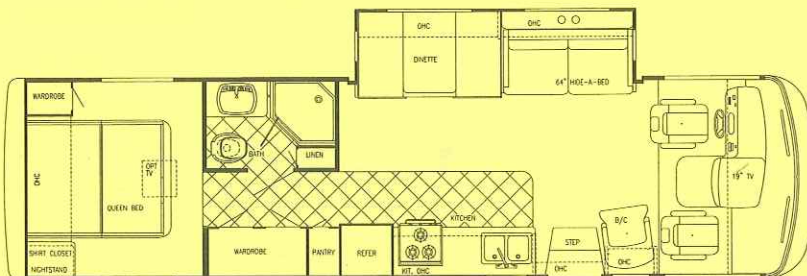

Chassis	Workhorse	Length	32'-0"
Fuel	60 gal	Height	11'-11"
GVWR	15,000	Width	101"
Black	50 gal	LP Gas Tank	85 lbs.
Grey	50 gal	Furnace	35,000 BTUs
Fresh	59 gal	Water Heater	6 gal w/DSI

Model 8314