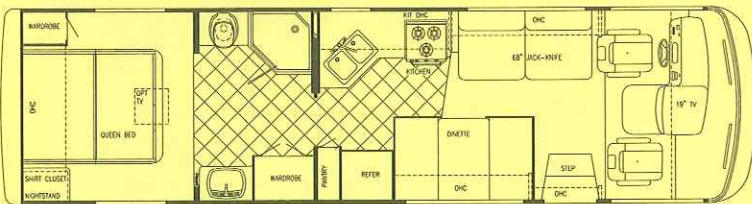

Chassis	Workhorse	Length	24'-6"
Fuel	60 gal	Height	11'-11"
GVWR	12,300	Width	101"
Black	50 gal	LP Gas Tank	85 lbs.
Grey	50 gal	Furnace	35,000 BTUs
Fresh	59 gal	Water Heater	6 gal w/DSI

Model 8240