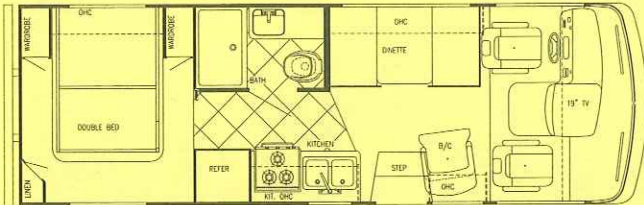

CONQUEST 2001

LIMITED EDITION