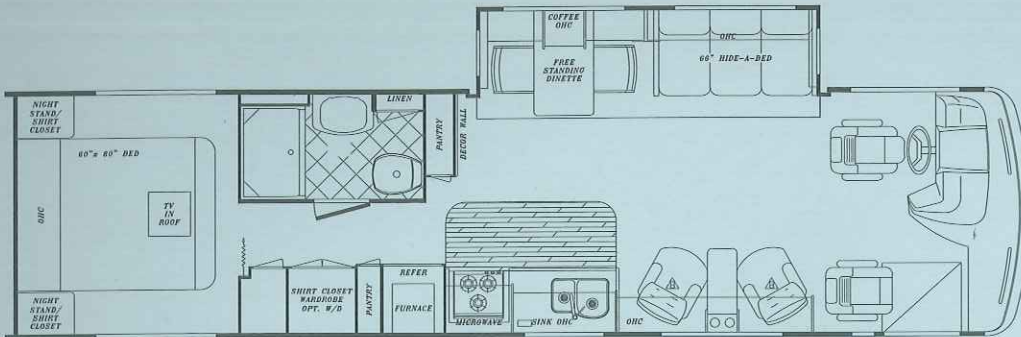

INDEPENDENCE

2001

DIESEL MODELS

Model 8342

Engine (HP)	275
GVWR	23,000
Wheelbase	208"
Ext. Length	34'-8"
Ext. Height w/AC	11'-11"
Ext. Width	101"
Int. Height	80"
Int. Width	97"
Fresh	75 gal.
Grey	40 gal.
Black	40 gal.
Water Heater w/DSI	10 gal.
LP Gas Tanks	115 lbs.
Fuel Tank (Gal.)	100
Furnace (BTU's)	40,000

Model 8345

Engine (HP)	275
GVWR	23,000
Wheelbase	208"
Ext. Length	34'-8"
Ext. Height w/AC	11'-11"
Ext. Width	101"
Int. Height	80"
Int. Width	97"
Fresh	75 gal.
Grey	40 gal.
Black	40 gal.
Water Heater w/DSI	10 gal.
LP Gas Tanks	115 lbs.
Fuel Tank (Gal.)	100
Furnace (BTU's)	40,000

Model 8362

Engine (HP)	330
GVWR	31,000
Wheelbase	234"
Ext. Length	36'-10"
Ext. Height w/AC	12'-0"
Ext. Width	101"
Int. Height	80"
Int. Width	97"
Fresh	90 gal.
Grey	75 gal.
Black	75 gal.
Water Heater w/DSI	10 gal.
LP Gas Tanks	150 lbs.
Fuel Tank (Gal.)	100
Furnace (BTU's)	40,000

Model 8407

Engine (HP)	330
GVWR	31,000
Wheelbase	252"
Ext. Length	39'-2"
Ext. Height w/AC	12'-0"
Ext. Width	101"
Int. Height	80"
Int. Width	97"
Fresh	90 gal.
Grey	75 gal.
Black	75 gal.
Water Heater w/DSI	10 gal.
LP Gas Tanks	150 lbs.
Fuel Tank (Gal.)	100
Furnace (BTU's)	25/40