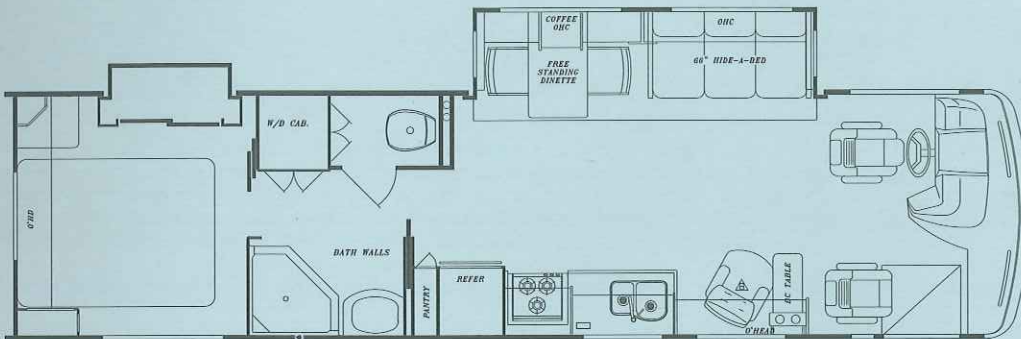

INDEPENDENCE

2001

DIESEL MODELS

Model 8342

Engine (HP)	275
GVWR	23,000
Wheelbase	208"
Ext. Length	34'-8"
Ext. Height w/AC	11'-11"
Ext. Width	101"
Int. Height	80"
Int. Width	97"
Fresh	75 gal.
Grey	40 gal.
Black	40 gal.
Water Heater w/DSI	10 gal.
LP Gas Tanks	115 lbs.
Fuel Tank (Gal.)	100
Furnace (BTU's)	40,000

Model 8345

Engine (HP)	275
GVWR	23,000
Wheelbase	208"
Ext. Length	34'-8"
Ext. Height w/AC	11'-11"
Ext. Width	101"
Int. Height	80"
Int. Width	97"
Fresh	75 gal.
Grey	40 gal.
Black	40 gal.
Water Heater w/DSI	10 gal.
LP Gas Tanks	115 lbs.
Fuel Tank (Gal.)	100
Furnace (BTU's)	40,000

Model 8362

Engine (HP)	330
GVWR	31,000
Wheelbase	234"
Ext. Length	36'-10"
Ext. Height w/AC	12'-0"
Ext. Width	101"
Int. Height	80"
Int. Width	97"
Fresh	90 gal.
Grey	75 gal.
Black	75 gal.
Water Heater w/DSI	10 gal.
LP Gas Tanks	150 lbs.
Fuel Tank (Gal.)	100
Furnace (BTU's)	40,000

Model 8407

Engine (HP)	330
GVWR	31,000
Wheelbase	252"
Ext. Length	39'-2"
Ext. Height w/AC	12'-0"
Ext. Width	101"
Int. Height	80"
Int. Width	97"
Fresh	90 gal.
Grey	75 gal.
Black	75 gal.
Water Heater w/DSI	10 gal.
LP Gas Tanks	150 lbs.
Fuel Tank (Gal.)	100
Furnace (BTU's)	25/40