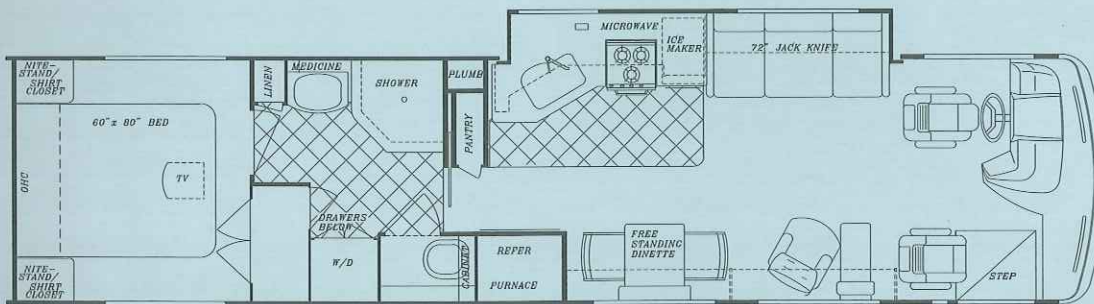

INDEPENDENCE

2001

DIESEL MODELS

Model 8342

Engine (HP)	275
GVWR	23,000
Wheelbase	208"
Ext. Length	34'-8"
Ext. Height w/AC	11'-11"
Ext. Width	101"
Int. Height	80"
Int. Width	97"
Fresh	75 gal.
Grey	40 gal.
Black	40 gal.
Water Heater w/DSI	10 gal.
LP Gas Tanks	115 lbs.
Fuel Tank (Gal.)	100
Furnace (BTU's)	40,000

Model 8345

Engine (HP)	275
GVWR	23,000
Wheelbase	208"
Ext. Length	34'-8"
Ext. Height w/AC	11'-11"
Ext. Width	101"
Int. Height	80"
Int. Width	97"
Fresh	75 gal.
Grey	40 gal.
Black	40 gal.
Water Heater w/DSI	10 gal.
LP Gas Tanks	115 lbs.
Fuel Tank (Gal.)	100
Furnace (BTU's)	40,000

Model 8362

Engine (HP)	330
GVWR	31,000
Wheelbase	234"
Ext. Length	36'-10"
Ext. Height w/AC	12'-0"
Ext. Width	101"
Int. Height	80"
Int. Width	97"
Fresh	90 gal.
Grey	75 gal.
Black	75 gal.
Water Heater w/DSI	10 gal.
LP Gas Tanks	150 lbs.
Fuel Tank (Gal.)	100
Furnace (BTU's)	40,000

Model 8407

Engine (HP)	330
GVWR	31,000
Wheelbase	252"
Ext. Length	39'-2"
Ext. Height w/AC	12'-0"
Ext. Width	101"
Int. Height	80"
Int. Width	97"
Fresh	90 gal.
Grey	75 gal.
Black	75 gal.
Water Heater w/DSI	10 gal.
LP Gas Tanks	150 lbs.
Fuel Tank (Gal.)	100
Furnace (BTU's)	25/40