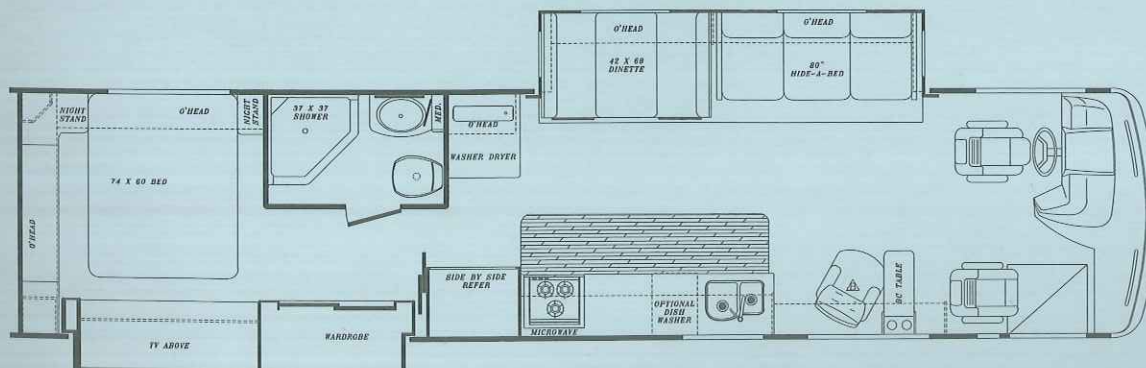

INDEPENDENCE

2001

DIESEL MODELS

Model 8342

Engine (HP)	275
GVWR	23,000
Wheelbase	208"
Ext. Length	34'-8"
Ext. Height w/AC	11'-11"
Ext. Width	101"
Int. Height	80"
Int. Width	97"
Fresh	75 gal.
Grey	40 gal.
Black	40 gal.
Water Heater w/DSI	10 gal.
LP Gas Tanks	115 lbs.
Fuel Tank (Gal.)	100
Furnace (BTU's)	40,000

Model 8345

Engine (HP)	275
GVWR	23,000
Wheelbase	208"
Ext. Length	34'-8"
Ext. Height w/AC	11'-11"
Ext. Width	101"
Int. Height	80"
Int. Width	97"
Fresh	75 gal.
Grey	40 gal.
Black	40 gal.
Water Heater w/DSI	10 gal.
LP Gas Tanks	115 lbs.
Fuel Tank (Gal.)	100
Furnace (BTU's)	40,000

Model 8362

Engine (HP)	330
GVWR	31,000
Wheelbase	234"
Ext. Length	36'-10"
Ext. Height w/AC	12'-0"
Ext. Width	101"
Int. Height	80"
Int. Width	97"
Fresh	90 gal.
Grey	75 gal.
Black	75 gal.
Water Heater w/DSI	10 gal.
LP Gas Tanks	150 lbs.
Fuel Tank (Gal.)	100
Furnace (BTU's)	40,000

Model 8407

Engine (HP)	330
GVWR	31,000
Wheelbase	252"
Ext. Length	39'-2"
Ext. Height w/AC	12'-0"
Ext. Width	101"
Int. Height	80"
Int. Width	97"
Fresh	90 gal.
Grey	75 gal.
Black	75 gal.
Water Heater w/DSI	10 gal.
LP Gas Tanks	150 lbs.
Fuel Tank (Gal.)	100
Furnace (BTU's)	25/40