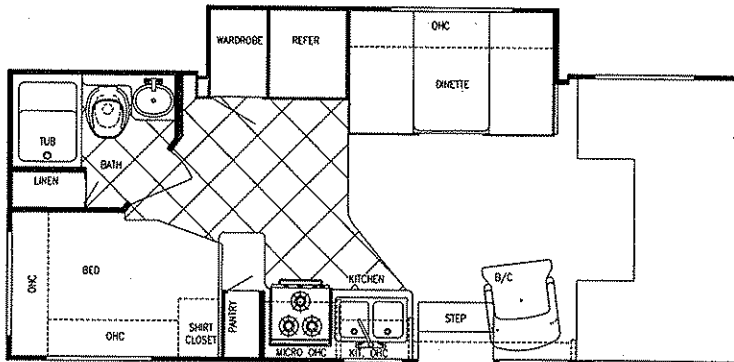

MODEL W6244D

Ford E-450 Chassis

Chassis	Ford V-10
Fuel	55 gal
GVWR	14,050
Length	24'-5"
Height	11'-1"
Width	101"
Wheelbase	176"
Black	30 gal
Grey	30 gal
Fresh	32 gal
LP Gas Tank	62 lbs.
Furnace	25,000 BTUs
Water Heater	6 gal