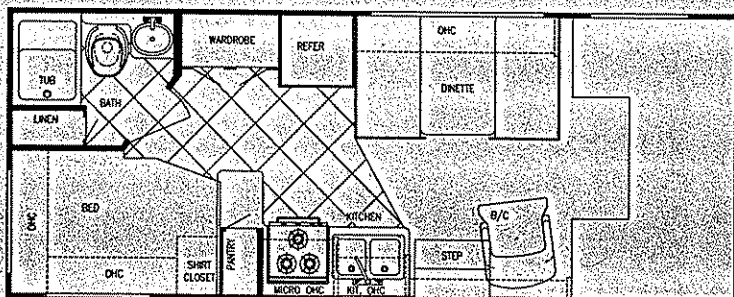

MODEL W6245D (Sofa Opt, Barrel Chairs Opt.)

Ford E-350 Chassis

Chassis	Ford V-10
Fuel	55 gal
GVWR	11,500
Length	24'-5"
Height	11'-1"
Width	101"
Wheelbase	176"
Black	30 gal
Grey	30 gal
Fresh	32 gal
LP Gas Tank	62 lbs.
Furnace	25,000 BTUs
Water Heater	6 gal