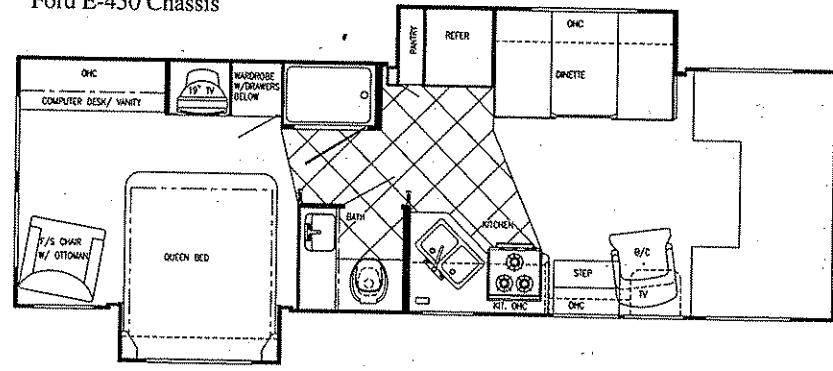

CONQUEST LTS

NEW!

MODEL W6305D
Ford E-450 Chassis

Chassis	Ford V-10
Fuel	55 gal
GVWR	14,050
Length	30'-5"
Height	11'-1"
Width	101"
Wheelbase	208"
Black	36 gal
Grey	36 gal
Fresh	34 gal
LP Gas Tank	62 lbs.
Furnace	30,000 BTUs
Water Heater	6 gal

STANDARD SPECIFICATIONS

Interior & Decor

- 6'-8" Interior Height
- Natural Hardwood Slic Cabinetry
- Natural Oak Frame Raised Panel Cabinet Doors (in galley)
- Privacy Curtain Cab
- Deluxe Carpet w/Pad
- Generous Overhead Storage
- 2-Way Driver & Passenger Seat
- Coordinated Bedspreads & Shams
- Decorator Curtains w/Valances (Std)
- Pleated Shades
- Interior Decorative Clock
- Rubber Entry Step
- Queen Size Bed, Cab-Over
- Power Vent in Commode
- Tub Surround
- Mini Blinds Kitchen
- Hydraulic-Operated Slide Out Room (slide out models)
- Raised Panel Refer Inserts
- Soft Touch Ceiling

Electrical Systems

- Easy Store 30' Elect. Power Cord
- Double Overhead Reading Lights
- 110 Volt Receptacles
- Ground Fault Circuit Interrupter
- Outside Receptacle
- TV Antenna w/ Amp & Boost
- Auxiliary Battery
- Electronic Converter w/ Charger (45 Amp)
- Generator Prep
- Monitor Panel
- Battery Disconnect

Appliances

- Range Cover
- 3-Burner Range w/ Oven
- 2-Way Dbl. Door Refer
- Microwave Installed
- 6 Gal. Elect. Ign. Water Heater
- 13,500 BTU Ducted Roof Air

Bath & Water

- Glass Shower Door (W6305, W6280)
- Demand Water System
- City Water Hook-Up
- Lavatory w/ Base Cabinet Storage
- Bath Convenience Accessories
- Water Bypass Valve
- Skydome in Shower (most models)
- Medicine Cabinet

Chassis

- Ford 6.8L V-10 Engine
- E-450 Super Duty Chassis
- Speed Auto. Overdrive Trans
- 4-Wheel Steering
- CD Player-AM/FM Stereo w/ 4 Speakers
- Power Brakes & Steering
- Radial Tires
- Cruise Control
- Dual Air Bags
- Deluxe Exterior Mirrors
- Stainless Steel Wheelers