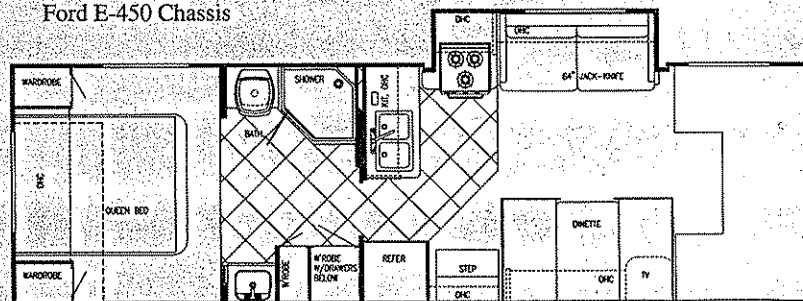

CONQUEST CLASSIC

MODEL W6304Q (Sofa Opt, Barrel Chairs Opt.)

Ford E-450 Chassis

Chassis	Ford V-10
Fuel	55 gal
GVWR	14,050
Length	30'-10"
Height	11'-3"
Width	101"
Wheelbase	208"
Black	36 gal
Grey	36 gal
Fresh	34 gal
LP Gas Tank	62 lbs.
Furnace	30,000 BTU
Water Heater	6 gal