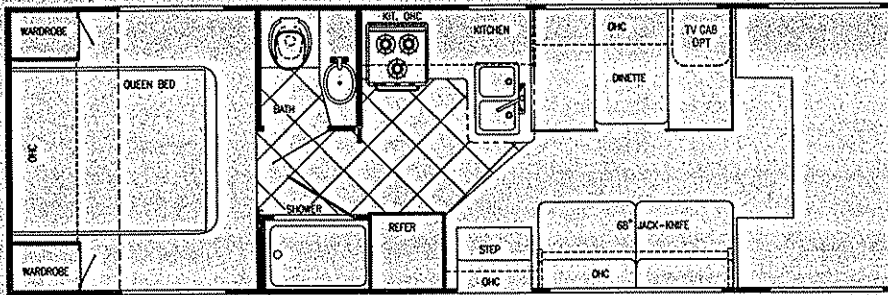

CONQUEST LTS

MODEL W6280D (Sofa Opt, Barrel Chairs Opt, Twin Beds or Bunks Opt.)
Ford E-450 Chassis

Chassis	Ford V-10
Fuel	55 gal
GVWR	14,050
Length	29'-3"
Height	11'-1"
Width	101"
Wheelbase	196"
Black	36 gal
Grey	36 gal
Fresh	34 gal
LP Gas Tank	62 lbs.
Furnace	30,000 BTUs
Water Heater	6 gal