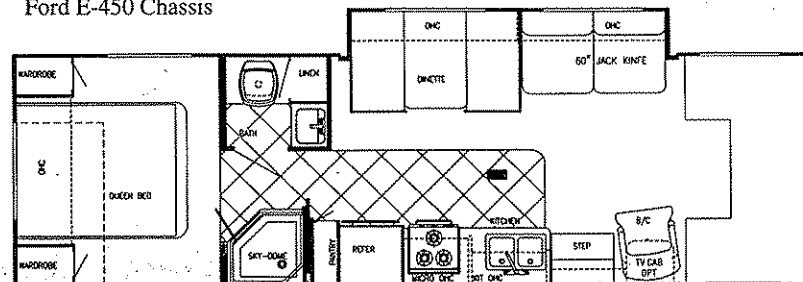

MODEL W6316Q (Twin Beds)

Ford E-450 Chassis

Chassis	Ford V-10
Fuel	55 gal
GVWR	14,050
Length	30'-10"
Height	11'-3"
Width	101"
Wheelbase	208"
Black	36 gal
Grey	36 gal
Fresh	34 gal
LP Gas Tank	62 lbs.
Furnace	30,000 BTU
Water Heater	6 gal