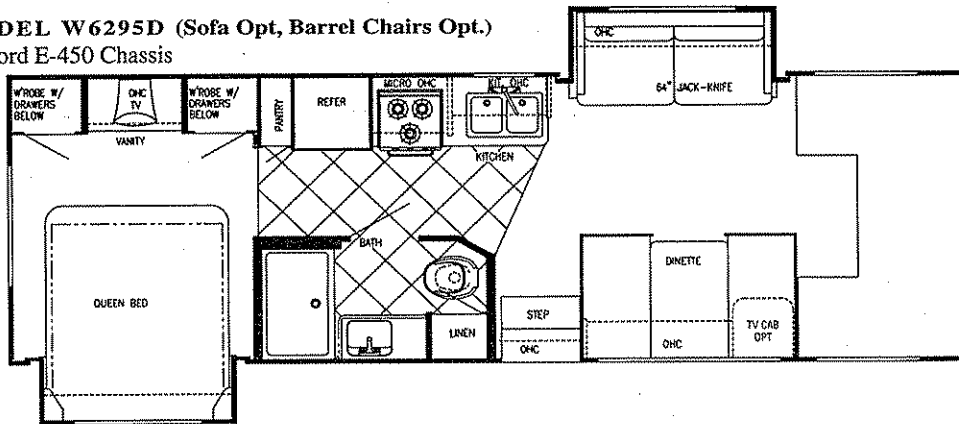

MODEL W6295D (Sofa Opt, Barrel Chairs Opt.)
Ford E-450 Chassis

Chassis	Ford V-10
Fuel	55 gal
GVWR	14,050
Length	29'-9"
Height	11'-1"
Width	101"
Wheelbase	208"
Black	36 gal
Grey	36 gal
Fresh	34 gal
LP Gas Tank	62 lbs.
Furnace	30,000 BTUs
Water Heater	6 gal