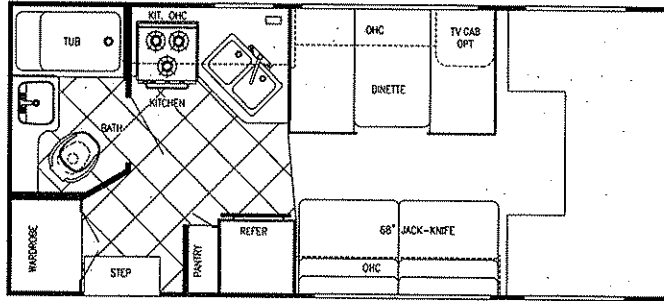

CONQUEST LTS

MODEL W6211D (Sofa Opt)

Ford E-350 Chassis
Opt. Chevy GMT-600

Chassis	Ford V-10
Fuel	37 gal
GVWR	10,700
Length	22'-4"
Height	11'-1"
Width	101"
Wheelbase	138"
Black	30 gal
Grey	30 gal
Fresh	22 gal
LP Gas Tank	62 lbs.
Furnace	25,000 BTUs
Water Heater	6 gal