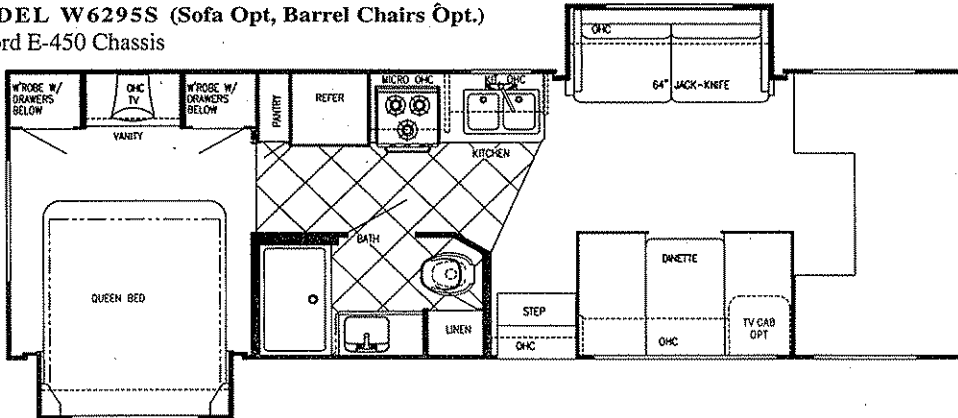

MODEL W6295S (Sofa Opt, Barrel Chairs Opt.)
Ford E-450 Chassis

Chassis	Ford V-10
Fuel	55 gal
GVWR	14,050
Length	29'-9"
Height	11'-1"
Width	101"
Wheelbase	208"
Black	36 gal
Grey	36 gal
Fresh	34 gal
LP Gas Tank	48 lbs.
Furnace	30,000 BTUs
Water Heater	6 gal