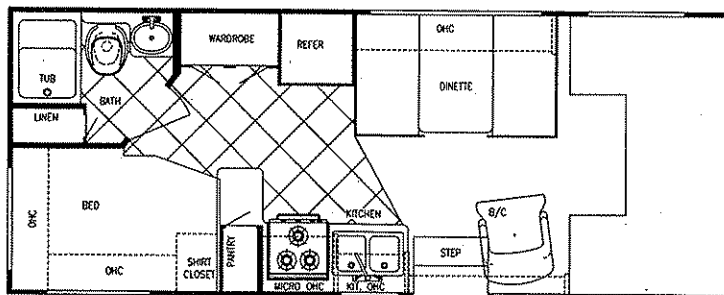

MODEL W6245S

Ford E-350 Chassis

Chassis	Ford V-10
Fuel	55 gal
GVWR	11,500
Length	24'-5"
Height	11'-1"
Width	101"
Wheelbase	176"
Black	30 gal
Grey	30 gal
Fresh	22 gal
LP Gas Tank	48 lbs.
Furnace	25,000 BTUs
Water Heater	6 gal