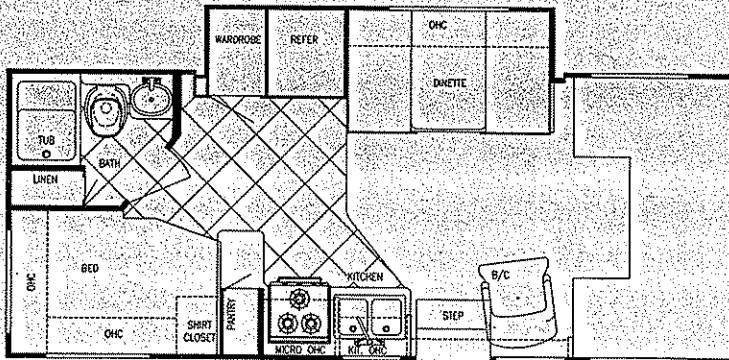

MODEL W6244S

Ford E-450 Chassis

Chassis	Ford V-10
Fuel	55 gal
GVWR	14,050
Length	24'-5"
Height	11'-1"
Width	101"
Wheelbase	176"
Black	30 gal
Grey	30 gal
Fresh	22 gal
LP Gas Tank	48 lbs.
Furnace	25,000 BTUs
Water Heater	6 gal