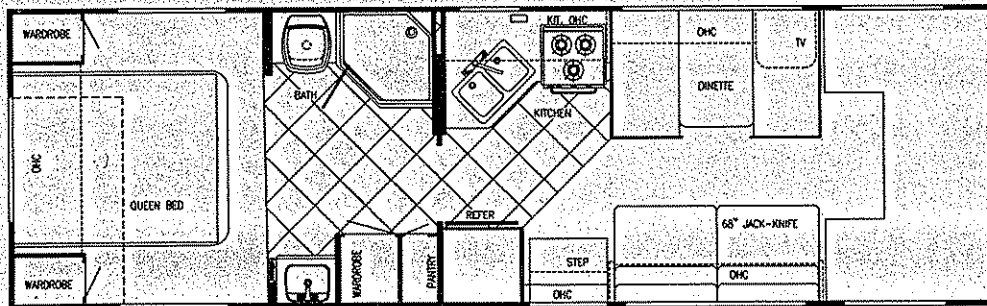

MODEL W6301D (Sofa Opt, Barrel Chairs Opt.)
Ford E-450 Chassis

Chassis	Ford V-10
Fuel	55 gal
GVWR	14,050
Length	30'-8"
Height	11'-1"
Width	101"
Wheelbase	208"
Black	36 gal
Grey	36 gal
Fresh	34 gal
LP Gas Tank	62 lbs.
Furnace	30,000 BTUs
Water Heater	6 gal