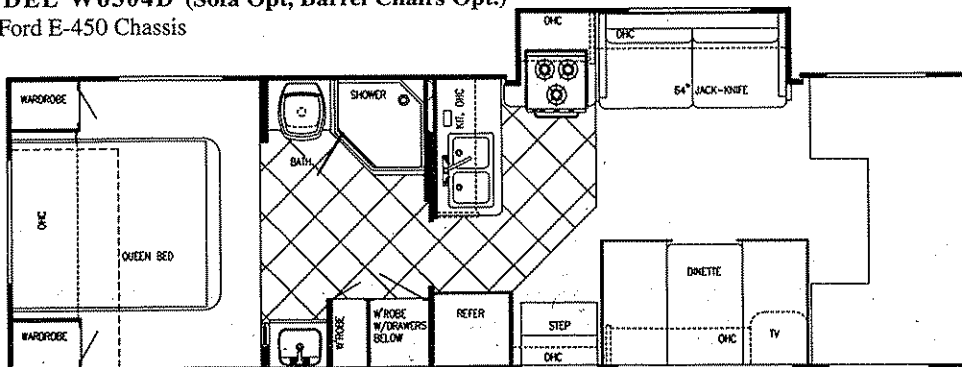

MODEL W6304D (Sofa Opt, Barrel Chairs Opt.)
Ford E-450 Chassis

Chassis	Ford V-10
Fuel	55 gal
GVWR	14,050
Length	31'-0"
Height	11'-1"
Width	101"
Wheelbase	208"
Black	36 gal
Grey	36 gal
Fresh	34 gal
LP Gas Tank	62 lbs.
Furnace	30,000 BTUs
Water Heater	6 gal