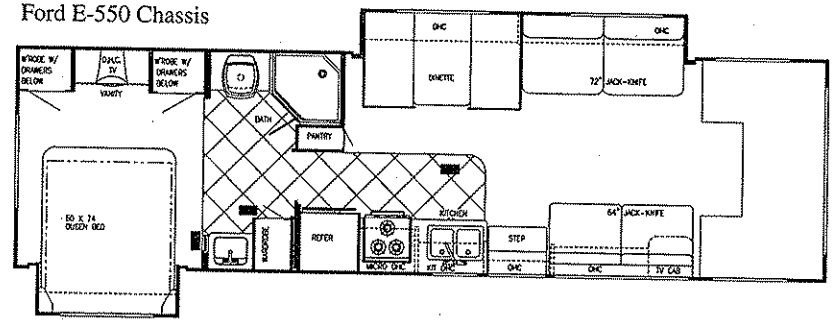

MODEL W6330D
Ford E-550 Chassis

Chassis	Ford V-10
Fuel	55 gal
GVWR	17,500
Length	33'-7"
Height	11'-3"
Width	101"
Wheelbase	233"
Black	36 gal
Grey	36 gal
Fresh	34 gal
LP Gas Tank	62 lbs.
Furnace	30,000 BTUs
Water Heater	6 gal

Exterior & Construction

- Welded Aluminum Cage Const.
- 4-Ply Laminated Walls, Roof & Floor
- Smooth Fiberglass Exterior
- Radiused Laminated Rubber Roof w/Heliarc-Welded Aluminum Rafter, and Exclusive Molded Roof Brick Insulation w/ Bubble Wrap Duct System
- Hydraulic Pump Slide System
- Tubular Steel Floor
- Laminated Floor w/ Metal Underbelly
- Foamed, Sealed & Undercoated
- Full Basement Storage (most models)
- Distinctive Exterior Graphics
- Expansive Radius Windows
- Hose Storage Bumper
- Front Cab-Over Window (Opt.)
- Outside Grab Handle
- Chrome Bumper Cover
- Fiberglass Running Boards
- Dead Bolt on Entry Door
- Spare Tire and Carrier
- Roof Rack & Ladder (Opt.)
- Slide-Out Room Awning
- Pre-molded Front Fiberglass Cap & Wings
- Deluxe Awning (Opt.)
- Rear Window (Opt.)

POPULAR OPTIONS

- 6.0 L Chevy V-8 Chassis, 6211
- Outside Entertainment Center
- Heated and Remote Mirrors
- Cabover Entertainment Center
- (Most Models)
- Side Cabover Entertainment Center
- 3 Speed Fantastic Fan In Bedroom
- Exterior Paint
- Superslick Fiberglass Exterior