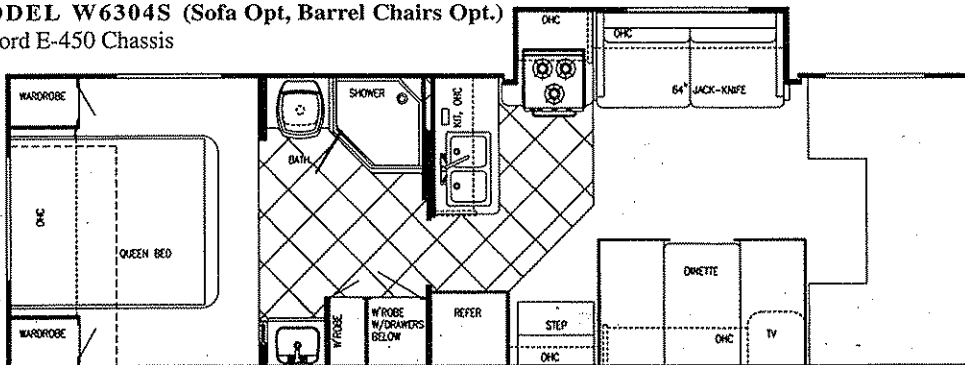

MODEL W6304S (Sofa Opt, Barrel Chairs Opt.)
Ford E-450 Chassis

Chassis	Ford V-10
Fuel	55 gal
GVWR	14,050
Length	31'-0"
Height	11'-1"
Width	101"
Wheelbase	208"
Black	36 gal
Grey	36 gal
Fresh	34 gal
LP Gas Tank	48 lbs.
Furnace	30,000 BTUs
Water Heater	6 gal