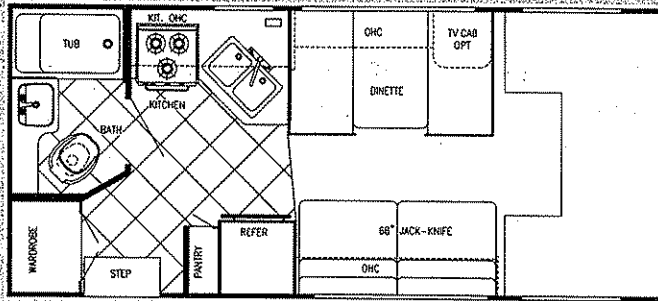

CONQUEST

MODEL W6211S

Ford E-350 Chassis
Opt. Chevy GMT-600

Chassis	Ford V-10
Fuel	37 gal
GVWR	10,700
Length	22'-4"
Height	11'-1"
Width	101"
Wheelbase	138"
Black	30 gal
Grey	30 gal
Fresh	22 gal
LP Gas Tank	48 lbs.
Furnace	25,000 BTUs
Water Heater	6 gal