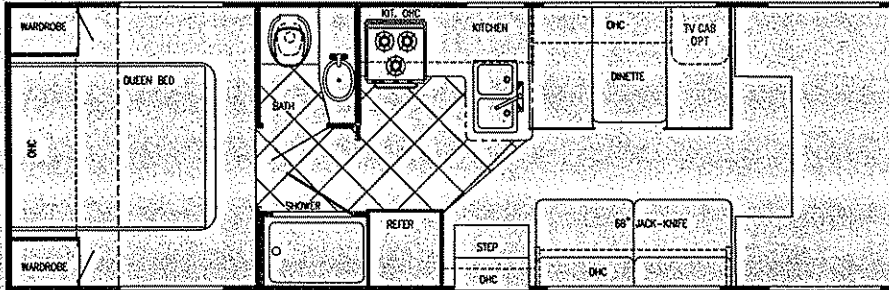

CONQUEST

MODEL W6280S (Sofa Opt, Barrel Chairs Opt, Twin Beds or Bunks Opt.)
Ford E-350 Chassis

Chassis	Ford V-10
Fuel	55 gal
GVWR	14,050
Length	29'-3"
Height	11'-1"
Width	101"
Wheelbase	196"
Black	36 gal
Grey	36 gal
Fresh	34 gal
LP Gas Tank	48 lbs.
Furnace	30,000 BTUs
Water Heater	6 gal