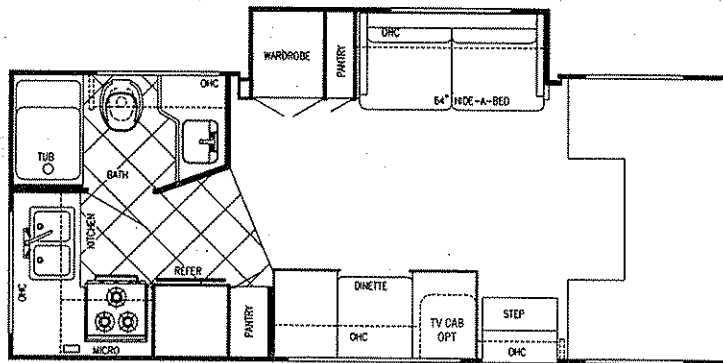

MODEL W6236S

Ford E-450 Chassis

Chassis	Ford V-10
Fuel	55 gal
GVWR	14,050
Length	24'-2"
Height	11'-1"
Width	101"
Wheelbase	176"
Black	30 gal
Grey	30 gal
Fresh	22 gal
LP Gas Tank	48 lbs.
Furnace	25,000 BTUs
Water Heater	6 gal