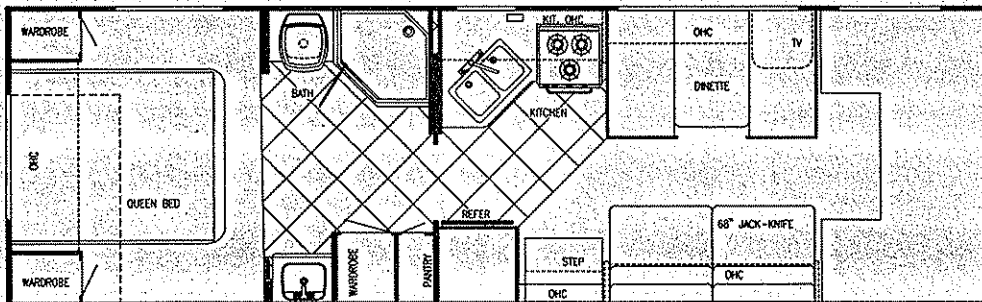

MODEL W6301S (Sofa Opt, Barrel Chairs Opt.)
Ford E-450 Chassis

Chassis	Ford V-10
Fuel	55 gal
GVWR	14,050
Length	30'-8"
Height	11'-1"
Width	101"
Wheelbase	208"
Black	36 gal
Grey	36 gal
Fresh	34 gal
LP Gas Tank	48 lbs.
Furnace	30,000 BTUs
Water Heater	6 gal