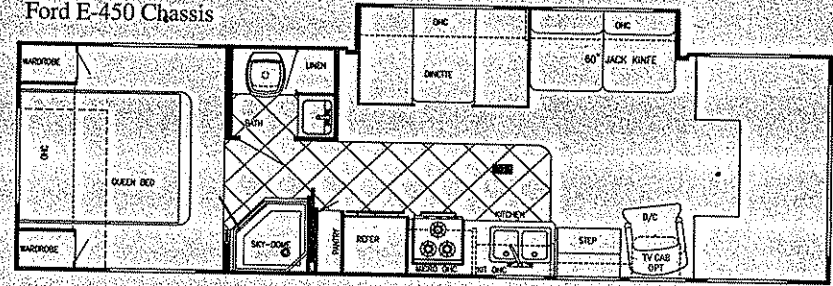

MODEL W6316D (Twin Beds)
Ford E-450 Chassis

Chassis	Ford V-10
Fuel	55 gal
GVWR	14,050
Length	31'-7"
Height	11'-1"
Width	101"
Wheelbase	208"
Black	36 gal
Grey	36 gal
Fresh	34 gal
LP Gas Tank	62 lbs.
Furnace	30,000 BTUs
Water Heater	6 gal

NEW!