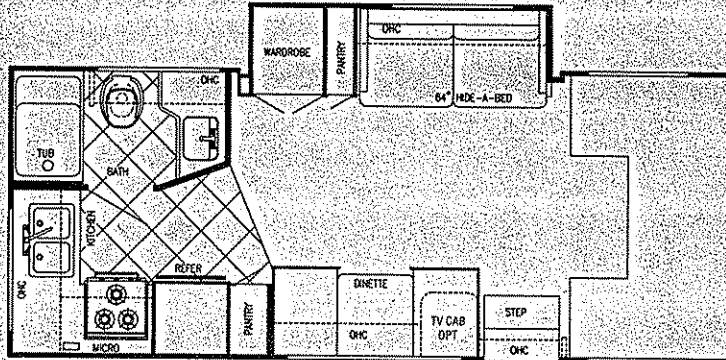

MODEL W6236D

Ford E-450 Chassis

Chassis	Ford V-10
Fuel	55 gal
GVWR	14,050
Length	24'-2"
Height	11'-1"
Width	101"
Wheelbase	176"
Black	30 gal
Grey	30 gal
Fresh	32 gal
LP Gas Tank	62 lbs.
Furnace	25,000 BTUs
Water Heater	6 gal